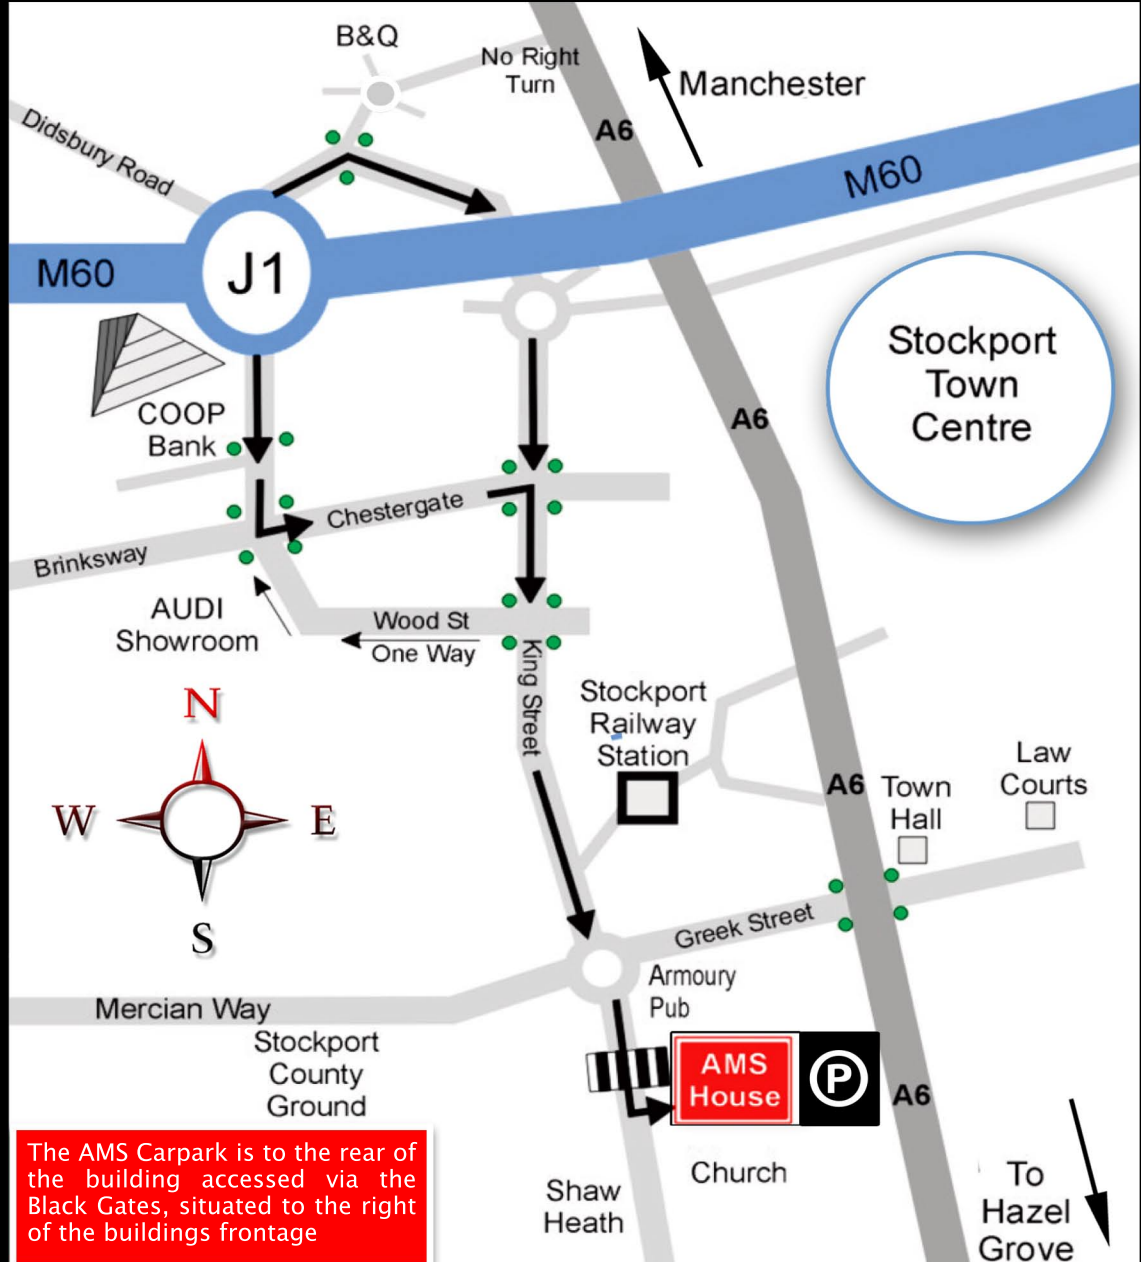

AMS International Ltd  
AMS House  
37 Shaw Heath  
Stockport.  
Cheshire. UK.  
SK3 8BD

email: [info@amsinternational.co.uk](mailto:info@amsinternational.co.uk)

Telephone us on  
**0800 02 77 555**

The AMS Carpark is to the rear of the building accessed via the Black Gates, situated to the right of the buildings frontage